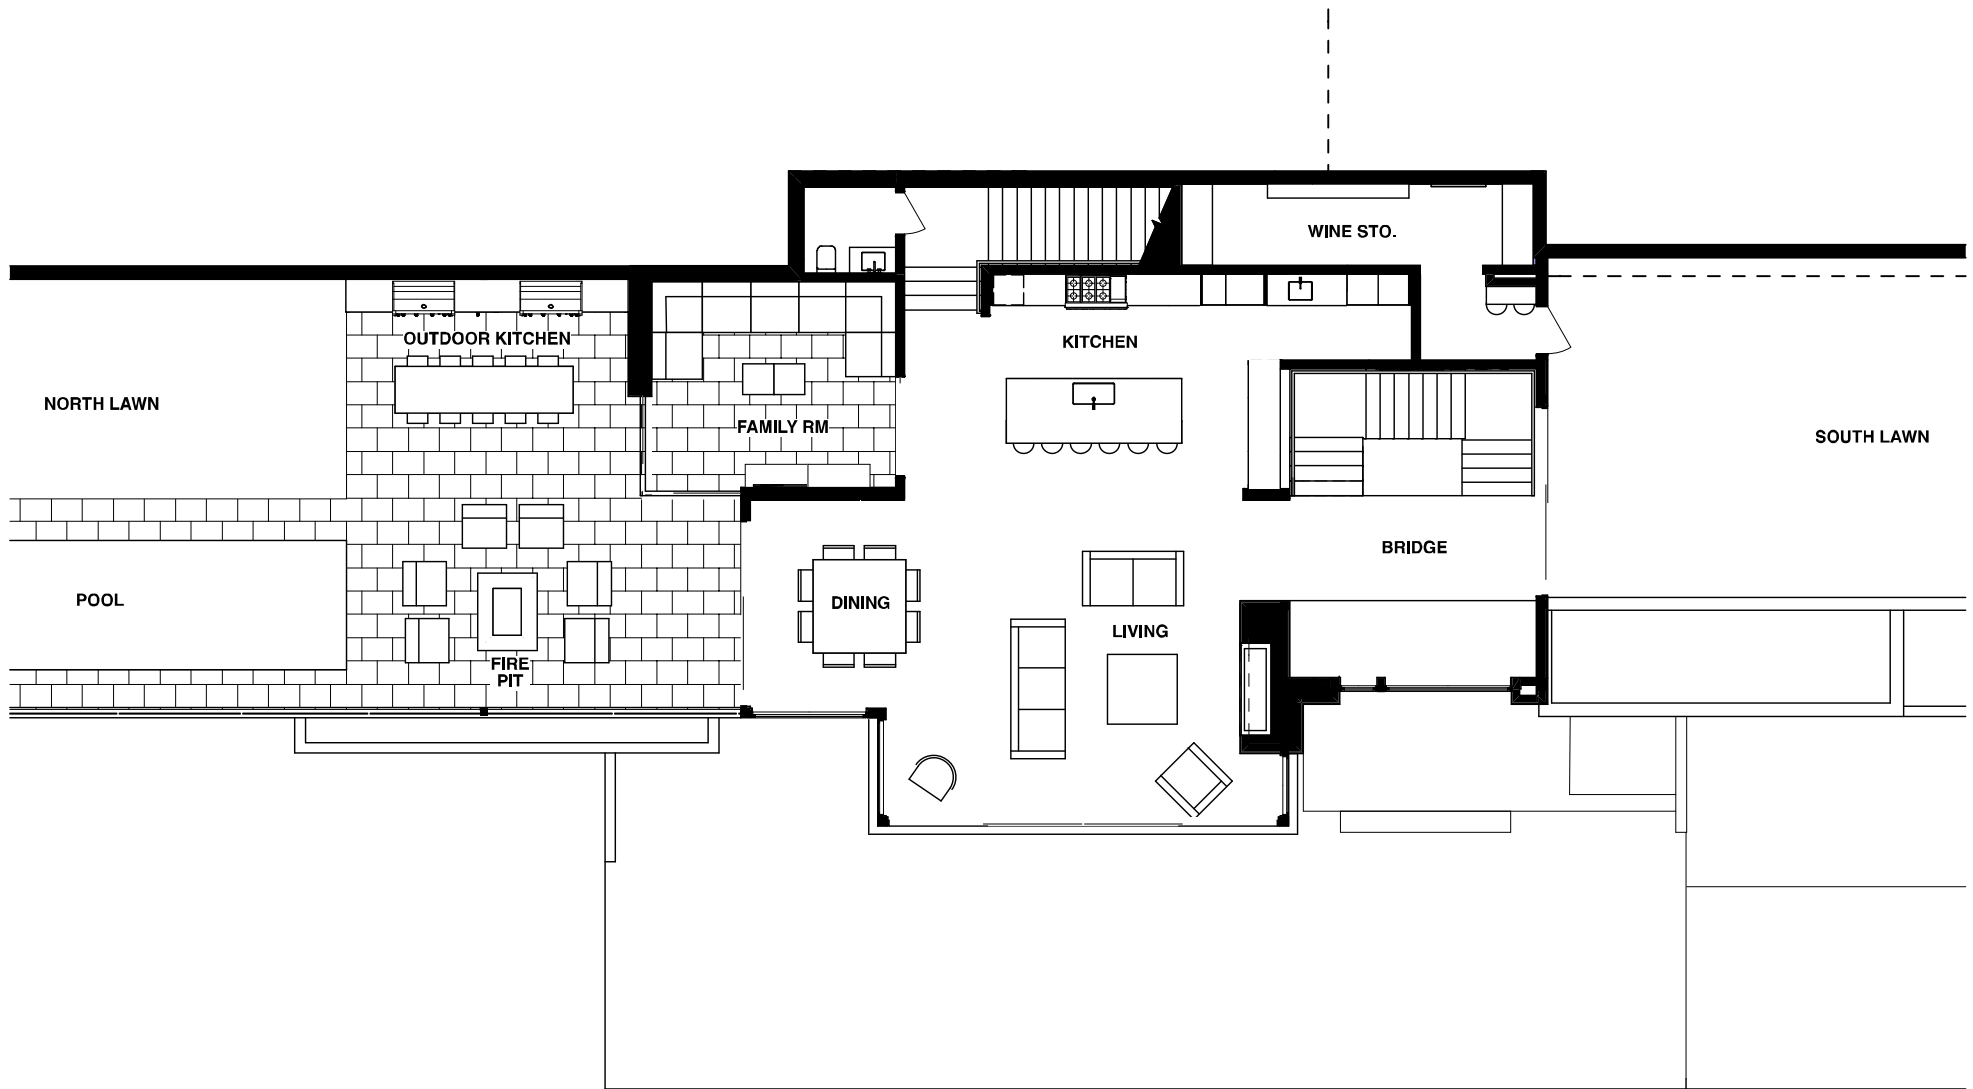

1 LOWER LEVEL
 SCALE: 1/8" = 1'-0"

DATE: 12/20/16
 BAYVIEW HOUSE AT TIBURON
 835 STONY HILL ROAD TIBURON CA 94920

SHEET:
 C.A.-178

1

MAIN LEVEL

SCALE: 1/8" = 1'-0"

DATE: 12/20/16
 BAYVIEW HOUSE AT TIBURON
 835 STONY HILL ROAD TIBURON CA 94920

SHEET:
 C.A.-179

1

UPPER LEVEL
SCALE: 1/8" = 1'-0"

DATE: 12/20/16
BAYVIEW HOUSE AT TIBURON
835 STONY HILL ROAD TIBURON CA 94920

SHEET:
C.A.-180