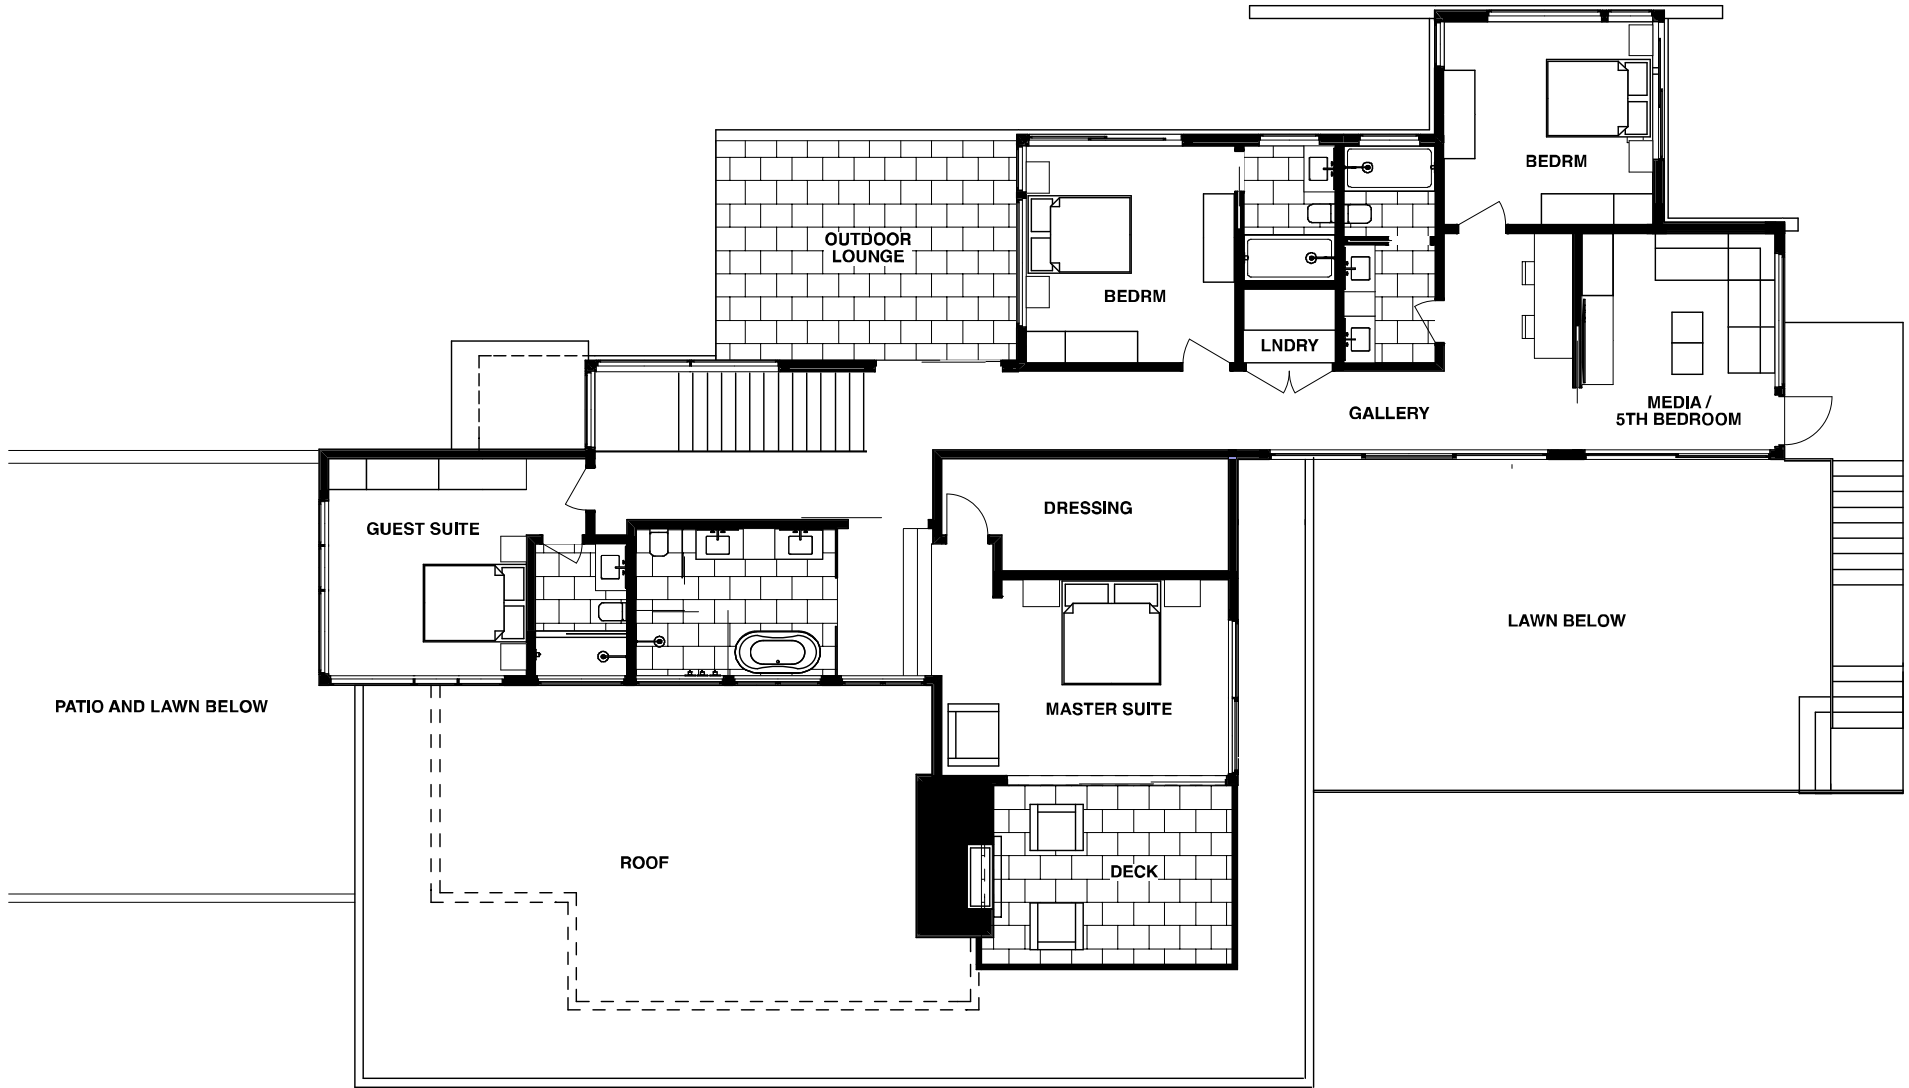

1 LOWER LEVEL
 SCALE: 1/8" = 1'-0"

DATE: 12/20/16
 BAYVIEW HOUSE AT TIBURON
 835 STONY HILL ROAD TIBURON CA 94920

SHEET:
 C.A.-178

1

MAIN LEVEL

SCALE: 1/8" = 1'-0"

DATE: 12/20/16
 BAYVIEW HOUSE AT TIBURON
 835 STONY HILL ROAD TIBURON CA 94920

SHEET:
 C.A.-179

1

UPPER LEVEL
SCALE: 1/8" = 1'-0"

DATE: 12/20/16
BAYVIEW HOUSE AT TIBURON
835 STONY HILL ROAD TIBURON CA 94920

SHEET:
C.A.-180